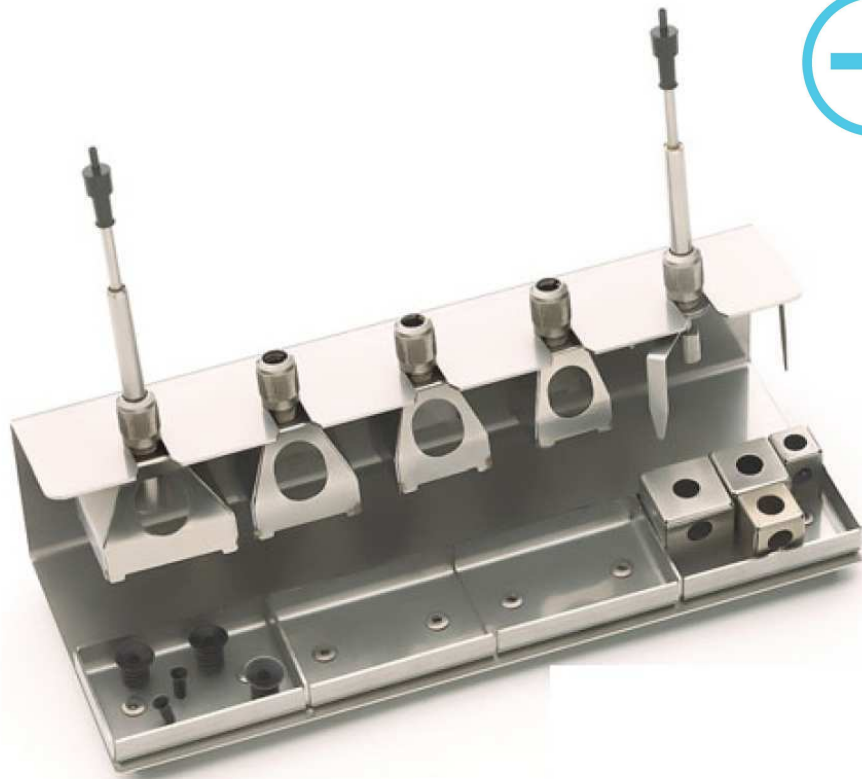

# WRK Set, 20 x 20 mm

Reflow housing set 20 x 20 mm, 27 x 27 mm  
Product no.: T0058761731N