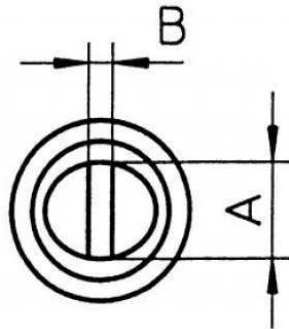

LTR A

Product no.: T0054444199

Benefits

**Technical Data**

Tip shape	Chisel shape
Tip type	HM
Width in mm	1.6
Width in inches	0.063
Thickness in mm	0.7
Thickness in inches	0.03
Length mm	18
Length inches	0.709
Power	---
Packaging unit	1