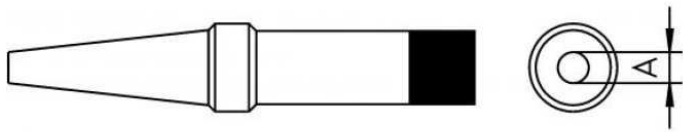

PT 08

Product no.: 4PT08-1

Benefits