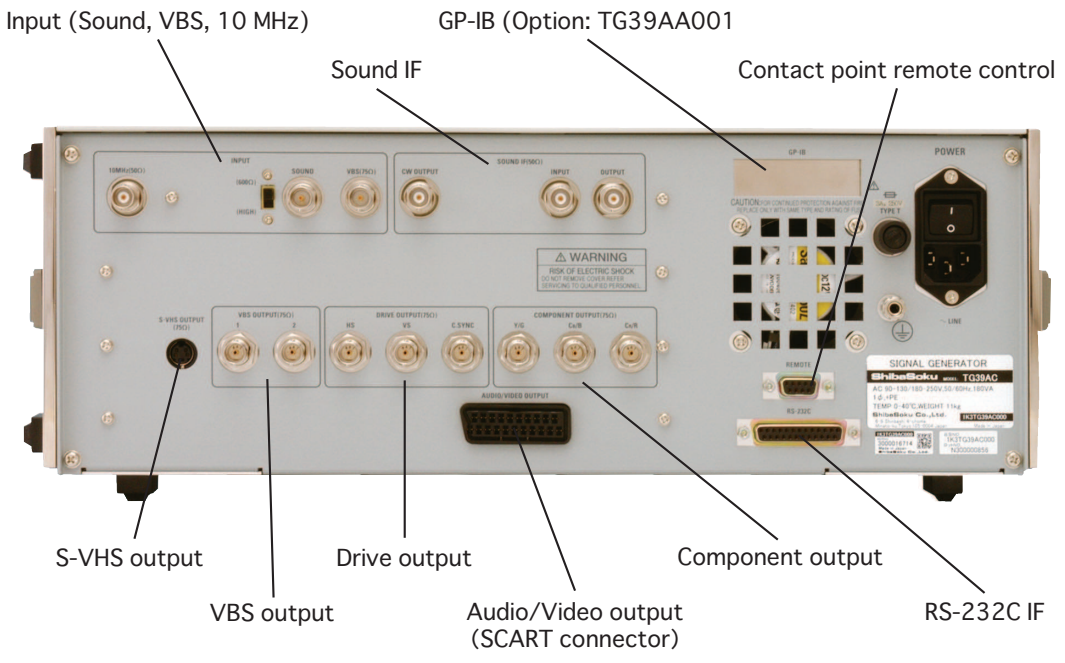

Specifications

● General specifications

Memory backup time	longer than 1,000 hours
Operating temperature range	0 to 40 degrees C
Relative humidity	25% to 90% RH (no dew condensation)
Power supply	AC 90 to 130/180 to 250 V, 50/60 Hz
Power consumption	
TG39AV	Max. 100 VA
TG39AA	Max. 160 VA
TG39AB	Max. 180 VA
TG39AC	Max. 180 VA
Dimensions	426(W)×149(H)×360(D) mm
Weight	
TG39AV	Approx. 10 kg
TG39AA	Approx. 11 kg
TG39AB	Approx. 11 kg
TG39AC	Approx. 11 kg
Accessories	
AC power cable	1
3P-2P conversion connector	1
Instruction manual	1

Discontinued