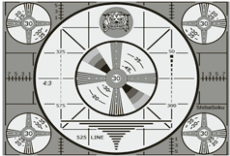

**Discontinued**

Specifications

● Examples of video signals

Monoscope Pattern 4:3

Monoscope Pattern 16:9

Circle 4:3

Circle 16:9

Full Colorbar