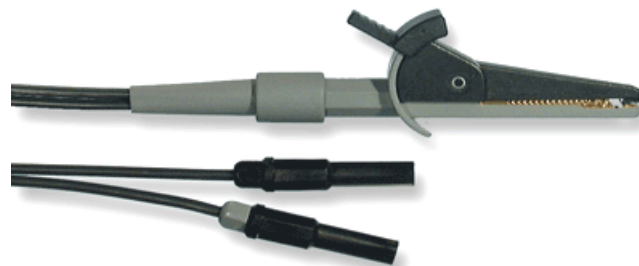

Model 6730
Wide Jaw Kelvin Lead Set**Features**

- True wire four wire lead set with gold plated alligator clips that open to a wide .800" (20.3mm).
- Long leads, over 46" (188 cm).
- Standard banana plugs with retractable sheath allows versatility in connecting to equipment.
- Color coded for easy source and sense identification.

Materials

Alligator Contacts:	Gold Plated Brass
Banana Plugs:	Nickel Plated Beryllium Copper
Spring:	Steel
Insulation:	Nylon 65, Nylon 6, Lucel, PVC
Wire:	Silicone

Ratings

Operating Voltage:	33 Vrms / 70 Vdc Max.
Current:	2A Max.
Temperature:	-10° to +55°C