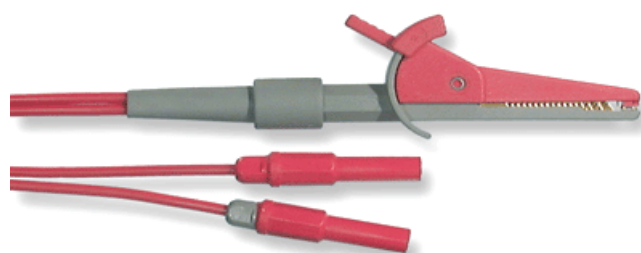

Model 6730
Wide Jaw Kelvin Lead Set**Features**

- True wire four wire lead set with gold plated alligator clips that open to a wide .800" (20.3mm).
- Long leads, over 46" (188 cm).
- Standard banana plugs with retractable sheath allows versatility in connecting to equipment.
- Color coded for easy source and sense identification.

Materials

Alligator Contacts:	Gold Plated Brass
Banana Plugs:	Nickel Plated Beryllium Copper
Spring:	Steel
Insulation:	Nylon 65, Nylon 6, Lucel, PVC
Wire:	Silicone

Ratings

Operating Voltage:	33 Vrms / 70 Vdc Max.
Current:	2A Max.
Temperature:	-10° to +55°C