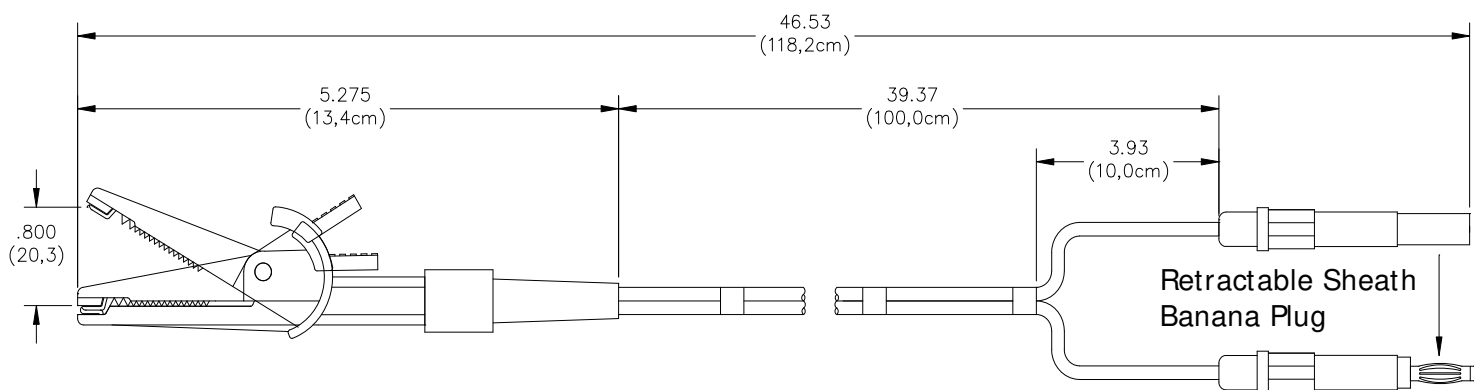

Model 6730
Wide Jaw Kelvin Lead Set**Features**

- True wire four wire lead set with gold plated alligator clips that open to a wide .800" (20.3mm).
- Long leads, over 46" (188 cm).
- Standard banana plugs with retractable sheath allows versatility in connecting to equipment.
- Color coded for easy source and sense identification.

Materials

Alligator Contacts:	Gold Plated Brass
Banana Plugs:	Nickel Plated Beryllium Copper
Spring:	Steel
Insulation:	Nylon 65, Nylon 6, Lucel, PVC
Wire:	Silicone

Ratings

Operating Voltage:	33 Vrms / 70 Vdc Max.
Current:	2A Max.
Temperature:	-10° to +55°C

All dimensions are in inches. Tolerances (except noted): .xx = ±.02" (.51 mm), .xxx = ±.005" (.127 mm). All specifications are to the latest revisions. Specifications are subject to change without notice. Registered trademarks are the property of their respective companies.