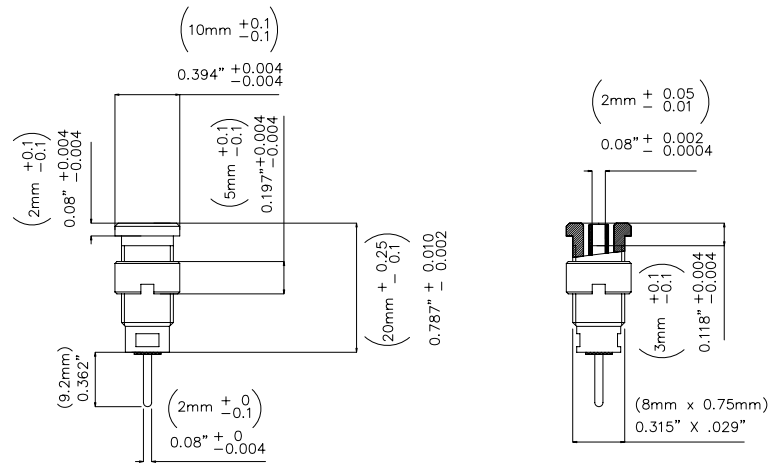

Model 72921
2mm SAFETY Sheathed Jack

Features

- Mates to 2mm shrouded plugs
- Safety Sheath Jack
- Safety Rating 600 V CAT II
- 1.9mm wire wrap connecting pin

Materials

- Body: Polyamide.
- Pin: Nickel plated brass.
- Nut: Nickel plated

Ordering Information

Model: Model 72921-Color
Standard colors: -0 (Black), -2 (Red)

Specifications:

Max Current	10A
Max Voltage	600 V CAT II
Max Resistance	Less than 5 mΩ

USA: Sales: 800-490-2361 Technical Support: 800-241-2060 Fax: 888-403-3360

Europe: 31-(0) 40 2675 150 International: 425-446-5500
e-mail: technicalsupport@pomonatest.com

Where to Buy: www.pomonaelectronics.com

All dimensions are in inches. Tolerances (except noted): .xx = ±.02" (.51 mm), .xxx = ±.005" (.127 mm). All specifications are to the latest revisions. Specifications are subject to change without notice. Registered trademarks are the property of their respective companies.