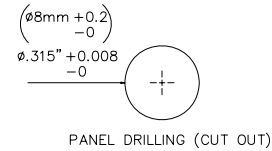

Model 72921
2mm SAFETY Sheathed Jack

Features

- Mates to 2mm shrouded plugs
- Safety Sheath Jack
- Safety Rating 600 V CAT II
- 1.9mm wire wrap connecting pin

Materials

- Body: Polyamide.
- Pin: Nickel plated brass.
- Nut: Nickel plated

Ordering Information

Model: Model 72921-Color
Standard colors: -0 (Black), -2 (Red)

Specifications:

Max Current	10A
Max Voltage	600 V CAT II
Max Resistance	Less than 5 mΩ

USA: Sales: 800-490-2361 Technical Support: 800-241-2060 Fax: 888-403-3360

Europe: 31-(0) 40 2675 150 International: 425-446-5500
e-mail: technicalsupport@pomonatest.com

Where to Buy: www.pomonaelectronics.com

All dimensions are in inches. Tolerances (except noted): .xx = ±.02" (.51 mm), .xxx = ±.005" (.127 mm). All specifications are to the latest revisions. Specifications are subject to change without notice. Registered trademarks are the property of their respective companies.