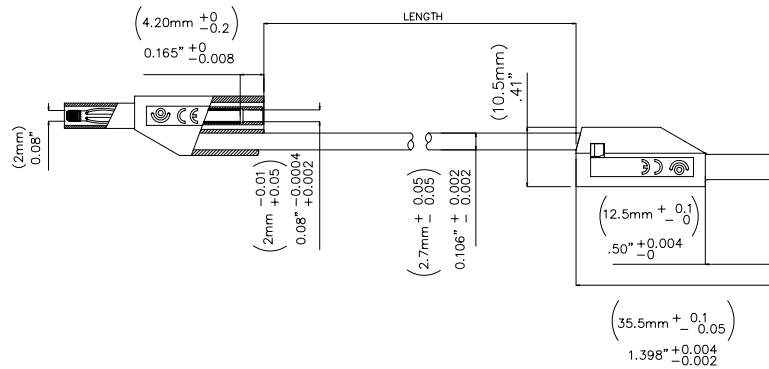

Model 72920
2mm SAFETY Sheathed Patch Cords

Features

- Multi-stacking 2mm safety sheathed male/male patch cord, PVC
- Rating: 600V Cat II
- 10A Max.

Materials

- Plug Body: Nickel Plated Brass
- Spring: Nickel plated Beryllium copper
- Spring tip: Polysulfone
- Insulation: Polpropylene.
- Wire Insulation: PVC.

Ordering Information

Model: 72920-Length-Color
 Lengths: 20 inch (50cm) or 39in (100mm)
 Colors: Black (-0) or Red (-2)

Specifications

| | |
|-----------------------|--|
| Operating Temperature | -20 °C to +80 °C |
| Max Current | 10A |
| Max Voltage | 600 V CAT II |
| Max Resistance | 15 m Ω at 20 inch 20 m Ω at 39 inch |

All dimensions are in inches. Tolerances (except noted): .xx = ±.02" (.51 mm), .xxx = ±.005" (.127 mm). All specifications are to the latest revisions. Specifications are subject to change without notice. Registered trademarks are the property of their respective companies.