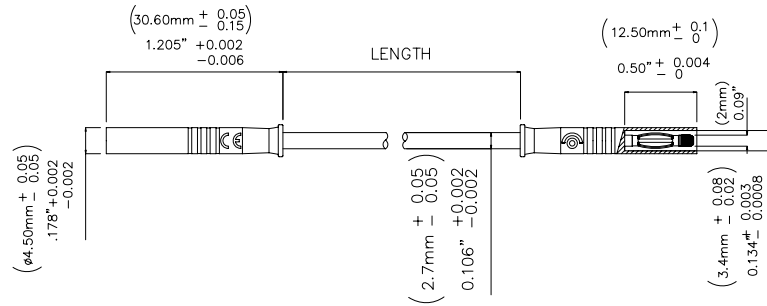

Models 72919
2mm SAFETY Sheathed Patch Cords

Features

- 2mm Male to male straight fixed safety patch cord mates with 2mm jacks.

Materials

- Wire Insulation: PVC
- Plug Body: Nickel plated Brass
- Plug Insulation: Polypropylene
- Plug Tip Insulation: Polysulfone

Ordering Information

Model: 72919-Length-Color
Available lengths: 20 inches (-20) or 39 inches (-39)
Available colors: Black (-0) or red (-2)

Specifications

Max Current	10A
Max Voltage	33 Vrms / 70 Vdc
Temperature	-20° C + 80° C
Max Resistance	0.02Ω

All dimensions are in inches. Tolerances (except noted): .xx = ±.02" (.51 mm), .xxx = ±.005" (.127 mm). All specifications are to the latest revisions. Specifications are subject to change without notice. Registered trademarks are the property of their respective companies.