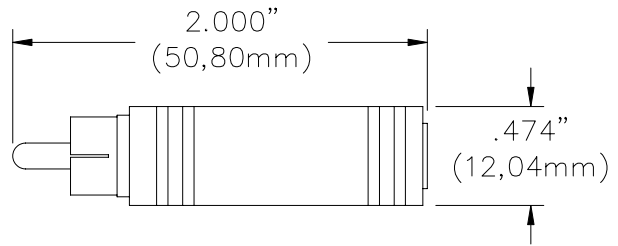

Models 6878, 6879

1/4" Plug (mono) / RCA Jack, 1/4" Jack (mono) / RCA Plug

Model 6878 1/4" Plug (mono) / RCA Jack Adapter

Model 6879 1/4" Jack (mono) / RCA Plug Adapter

Use to convert between RCA to
1/4" mono

Features

- Two pole mono-to-mono version.
- Easy-to-use black and silver design.

Materials

Contacts are nickel-plated brass.

Ordering Information

Model: 6878, 6879

Number of Contacts	2 pole (mono)
Dielectric strength	1000 V dc

All dimensions are in inches. Tolerances (except noted): .xx = ±.02" (.51 mm), .xxx = ±.005" (.127 mm). All specifications are to the latest revisions. Specifications are subject to change without notice. Registered trademarks are the property of their respective companies.