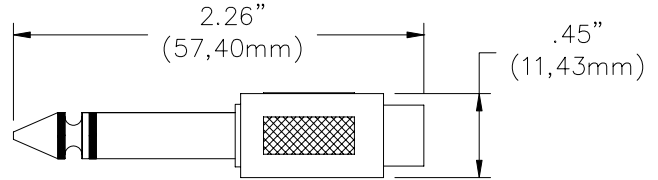

Models 6878, 6879

1/4" Plug (mono) / RCA Jack, 1/4" Jack (mono) / RCA Plug

Model 6878 1/4" Plug (mono) / RCA Jack Adapter

Model 6879 1/4" Jack (mono) / RCA Plug Adapter

Use to convert between RCA to
1/4" mono

Features

- Two pole mono-to-mono version.
- Easy-to-use black and silver design.

Materials

Contacts are nickel-plated brass.

Ordering Information

Model: 6878, 6879

Number of Contacts	2 pole (mono)
Dielectric strength	1000 V dc

All dimensions are in inches. Tolerances (except noted): .xx = ±.02" (.51 mm), .xxx = ±.005" (.127 mm). All specifications are to the latest revisions. Specifications are subject to change without notice. Registered trademarks are the property of their respective companies.