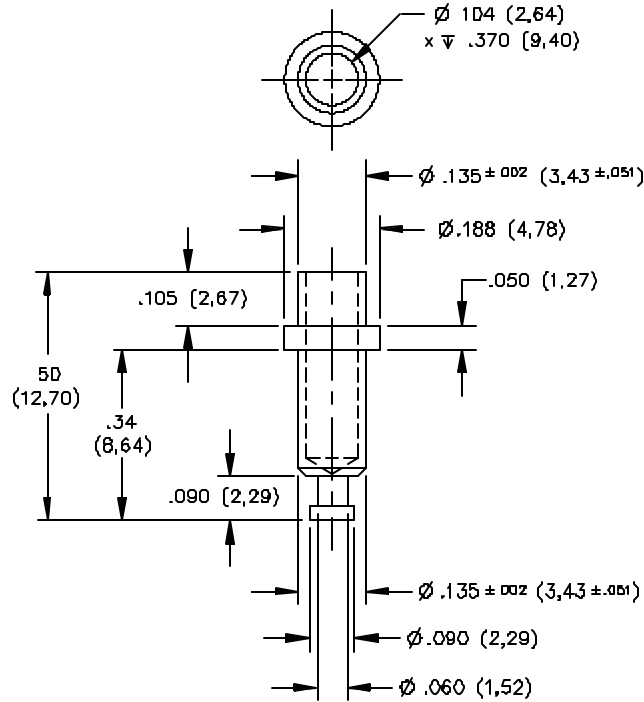

Model 3277 Miniature Rivet Type Banana Jack With Turret for 1/16" Thick Panel

FEATURES:

- Accepts miniature banana plugs.
- Mounts in panels up to .062" thick.

MATERIALS:

Miniature Banana Jack: Brass

Finish: Gold Plated, over Sulphamate Nickel

RATINGS:

Operating Voltage: 1500 VDC

Current: 5 Amperes

ORDERING INFORMATION: Model 3277

Sold in packages of 10

All dimensions are in inches and metric.

All specifications are to the latest revisions. Specifications are subject to change without notice.