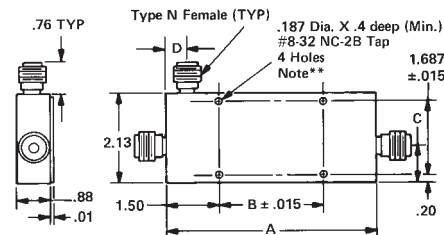

Couplers

50 Years of
Excellence

0.225-10 GHz

Type N Coaxial
Directional Couplers

- High Directivity
- Ruggedized Construction
- Low VSWR

Specifications

FREQUENCY RANGE GHz	MODEL	NOMINAL COUPLING dB	DIRECTIVITY dB (min)	INSERTION LOSS		VSWR		CALIBRATION FREQ GHz	ABSOLUTE CALIBRATION ACCURACY dB (per 10 dB step)	MAXIMUM DEVIATION from NOMINAL	POWER		WEIGHT lbs / kg (max)	
				Excluding Coupled Power	True	Primary Line (max)	Secondary Line (max)				Incident 10 / 20, 30 dB	Reflected 10 / 20, 30 dB		Peak kW
0.225-0.460	3000	10, 20, 30	30	0.20	0.70 (10 dB) 0.20	1.10	1.15	0.225, 0.280, 0.350, 0.410	±0.1	±1.2	200 / 500	50 / 50	10	1.8 / 0.82
0.46-0.95	3001	10, 20, 30	30	0.20	0.70 (10 dB) 0.20	1.15	1.15	0.460, 0.580, 0.700, 0.825, 0.950	±0.1	±1.2	200 / 500	50 / 500	10	1.2 / 0.54
0.95-2	3002	10, 20, 30	30	0.20	0.70 (10 dB) 0.20	1.15	1.15	0.950, 1.21 1.47, 1.73 2.00	±0.1	±1.2	200 / 500	50 / 500	10	1.0 / 0.45
2-4	3003	10, 20, 30	10dB:25 20,30dB:27	0.20	0.70 (10 dB) 0.20	1.15	1.20	2.0, 2.5, 3.0 3.5, 4.0	±0.1	±1.2	200 / 500	50 / 500	10	1.0 / 0.45
4-10	3004	10, 20, 30	4-8 GHz:20 8-10 GHz:17	0.20	0.85 (10 dB) 0.25 (20 dB) 0.20 (30 dB)	1.20	1.30	4.0, 5.5, 7.0 8.5, 10.0	±0.1	±1.6*	200 / 500	50 / 500	10	1.1 / 0.50

ORDERING INFORMATION: Specify model number and add dash number suffix for nominal coupling in dB.
For example: 3004-20

Outline Drawings

All dimensions are max unless otherwise specified.

**Holes covered by nameplate this side.