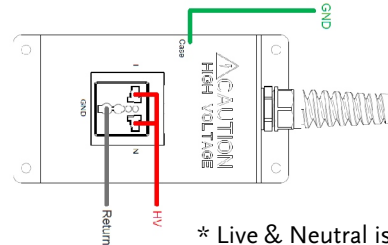

## High Voltage Adapter Box

**GHT-117**

GHT-117 HV adapter box is a dedicated test fixture for GW Instek GPT-9000/9000A Series Electrical Safety Testers. The plug-in design of GHT-117 facilitates faster connection with the DUT (device under test) by using a detachable or undetectable power cable to allow GW Instek safety testers to conduct high voltage tests on the DUT such as AC withstanding, DC withstanding or insulation resistance tests.

**[NOTE]**

This box is designed for specific type of power plug. Please refer to the following diagram for the internal connection method of the adapter box.

Suitable models :

GPT-9901A/9902A/9903A/9801/9802/9803