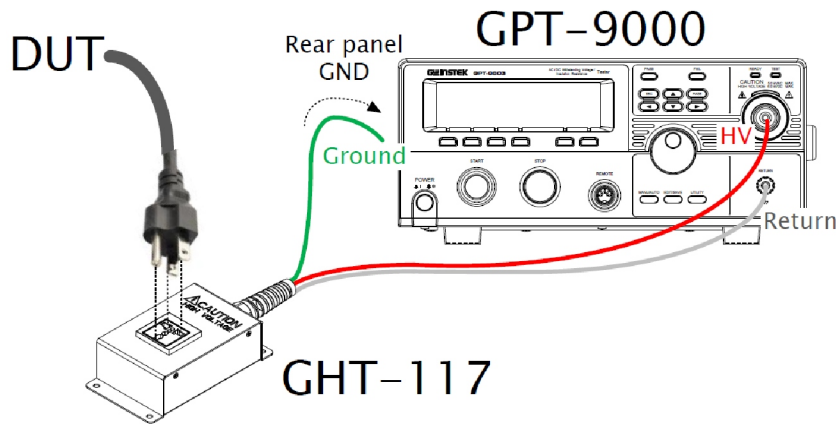

Connection Diagram

Wiring Length

Red

Approx. 1000mm ~ for High Voltage

White

Approx. 1000mm ~ for Return

Green/yellow

Approx. 1500mm ~ for Ground

Specifications subject to change without notice.

HT-1170GD1DH

Global Headquarters

GOOD WILL INSTRUMENT CO., LTD.

No.7-1, Jhongsing Road, Tucheng Dist., New Taipei City 236, Taiwan
T +886-2-2268-0389 F +886-2-2268-0639
E-mail: marketing@goodwill.com.tw

China Subsidiary

GOOD WILL INSTRUMENT (SUZHOU) CO., LTD.

No. 521, Zhujiang Road, Snd, Suzhou Jiangsu 215011 China
T +86-512-6661-7177 F +86-512-6661-7277
E-mail: marketing@instek.com.cn

Malaysia Subsidiary

GOOD WILL INSTRUMENT (M) SDN. BHD.

No. 1-3-18, Elit Avenue, Jalan Mayang Pasir 3,
11950 Bayan Baru, Penang, Malaysia
T +604-6111122 F +604-6115225
E-mail: sales@goodwill.com.my

Europe Subsidiary

GOOD WILL INSTRUMENT EURO B.V.

De Run 5427A, 5504DC Veldhoven, THE NETHERLANDS
T +31(0)40-2557790 F +31(0)40-2541194

U.S.A. Subsidiary

INSTEK AMERICA CORP.

5198 Brooks Street Montclair, CA 91763, U.S.A.
T +1-909-399-3535 F +1-909-399-0819
E-mail: sales@instekamerica.com

Japan Subsidiary

TEXIO TECHNOLOGY CORPORATION.

7F Towa Fudosan Shin Yokohama Bldg., 2-18-13 Shin
Yokohama, Kohoku-ku, Yokohama, Kanagawa,
222-0033 Japan
T +81-45-620-2305 F +81-45-534-7181
E-mail: info@texio.co.jp

Korea Subsidiary

GOOD WILL INSTRUMENT KOREA CO., LTD.

Room No.503, Gyeongiro 775 (Mullae-Dong 3Ga,
Ace Hightech-City B/D 1Dong), Yeongduengpo-Gu,
Seoul 150093, Korea.
T +82-2-3439-2205 F +82-2-3439-2207
E-mail : gwinstek@gwinstek.co.kr

GW INSTEK

Simply Reliable

www.gwinstek.com

www.facebook.com/GWInstek