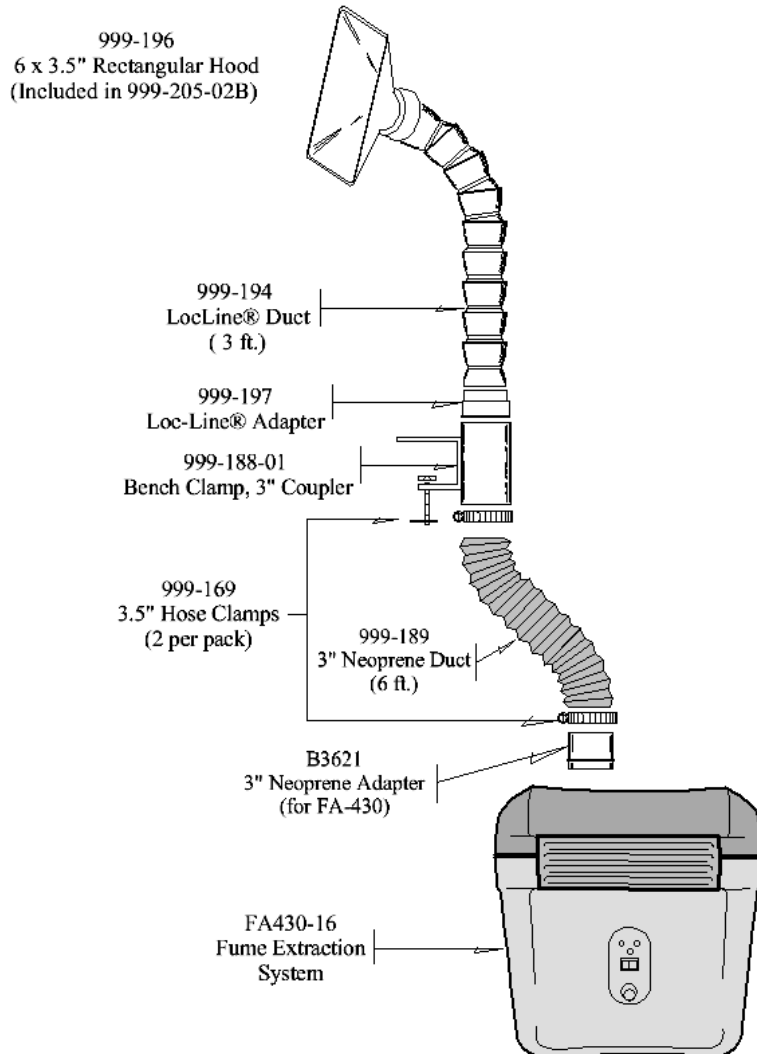

HAKKO DUCT KIT

999-205-02B
Loc-Line® Duct Kit

Assembly Instructions

NOTE: Ensure the Neoprene Duct is attached to the longer side of the Neoprene Duct Adapter as measured from the flange.

Loc-Line® is a registered trademark of Lockwood Products