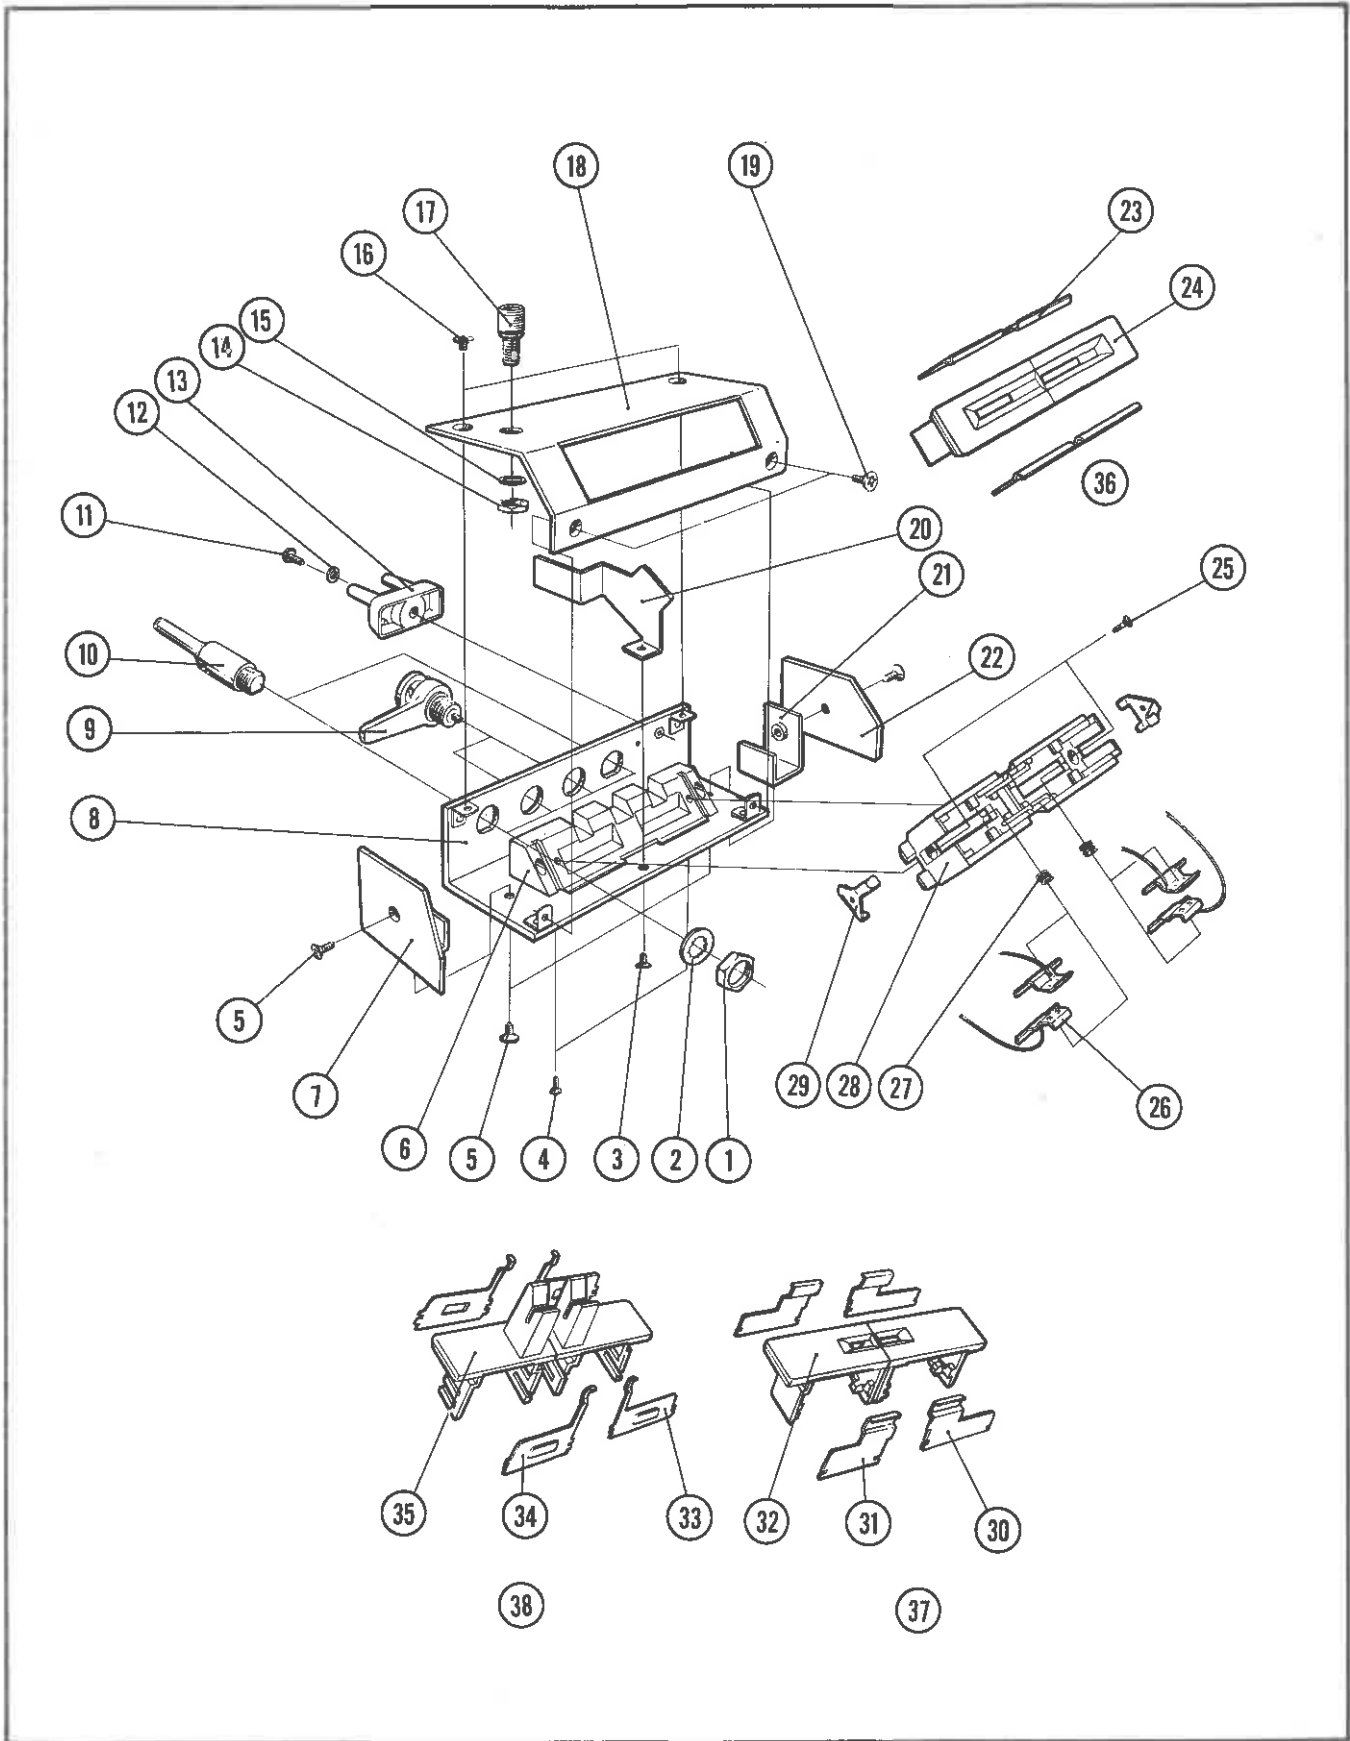

4. MAINTENANCE

The internal wiring of the 16080A is shown in Figure 3 and an exploded view — for parts identification — in Figure 4. Do not disassemble any further than shown. Maintenance consists principally of cleaning contacts and replacing worn or damaged parts. Take special care when cleaning contacts. To order parts, use the Hewlett-Packard part numbers listed in Figure 4. If a faulty part is located in an assembly that cannot be disassembled, order the next higher assembly or return the whole device to the nearest Hewlett-Packard Sales/Service Office for repair or replacement.

Figure 3. Internal Wiring of 16080A

Figure 5. Parts Identification for 16080A (Sheet 1 of 2)

Reference No.	HP Part No.	Qty	Description	Note
1	2950-0043	4	NUT	
2	2190-0016	4	WASHER	
3	2200-0140	1	SCREW	
4	2200-0140	2	SCREW	
5	2360-0192	4	SCREW	
6	16061-50022	1	BASE	
7	16047-00602	1	SIDE PLATE	
8	16080-04001	1	BOTTOM COVER	
9	16012-7122	2	BNC ASS'Y	
10	16080-23000	2	PIN	
11	2200-0103	1	SCREW	
12	3050-0229	1	WASHER	
13	16047-40000	1	STOPPER	
14	2950-0006	1	NUT	
15	2190-0084	1	WASHER	
16	2360-0192	2	SCREW	
17	1510-0038	1	GROUND POST	
18	16080-04000	1	TOP COVER	
19	2360-0192	2	SCREW	
20	16047-00600	1	SHIELD PLATE	
21	16047-01200	2	ANGLE	
22	16047-00603	1	SIDE PLATE	
23	16061-10031	4	CONTACT-RADIAL	
24	16061-50031	2	SOCKET-RADIAL	
25	0624-0202	2	SCREW	
26	16061-10026	4	CONTACT	
27	1460-0343	2	SPRING	
28	16061-50023	2	SOCKET	
29	16061-10027	2	SPRING	
30	16047-00604	2	CONTACT-RADIAL	
31	16047-00605	2	CONTACT-RADIAL	
32	16047-40001	2	SOCKET-RADIAL	
33	16061-10033	2	CONTACT-AXIAL	
34	16061-10032	2	CONTACT-AXIAL	
35	16061-50032	2	SOCKET-AXIAL	
36	16061-70021	2	CONTACT ASS'Y	Ⓒ ²³ x 2 + Ⓒ ²⁴
37	16047-65001	2	CONTACT ASS'Y	Ⓒ ³⁰ + Ⓒ ³¹ + Ⓒ ³²
38	16061-70022	2	CONTACT ASS'Y	Ⓒ ³³ + Ⓒ ³⁴ + Ⓒ ³⁵