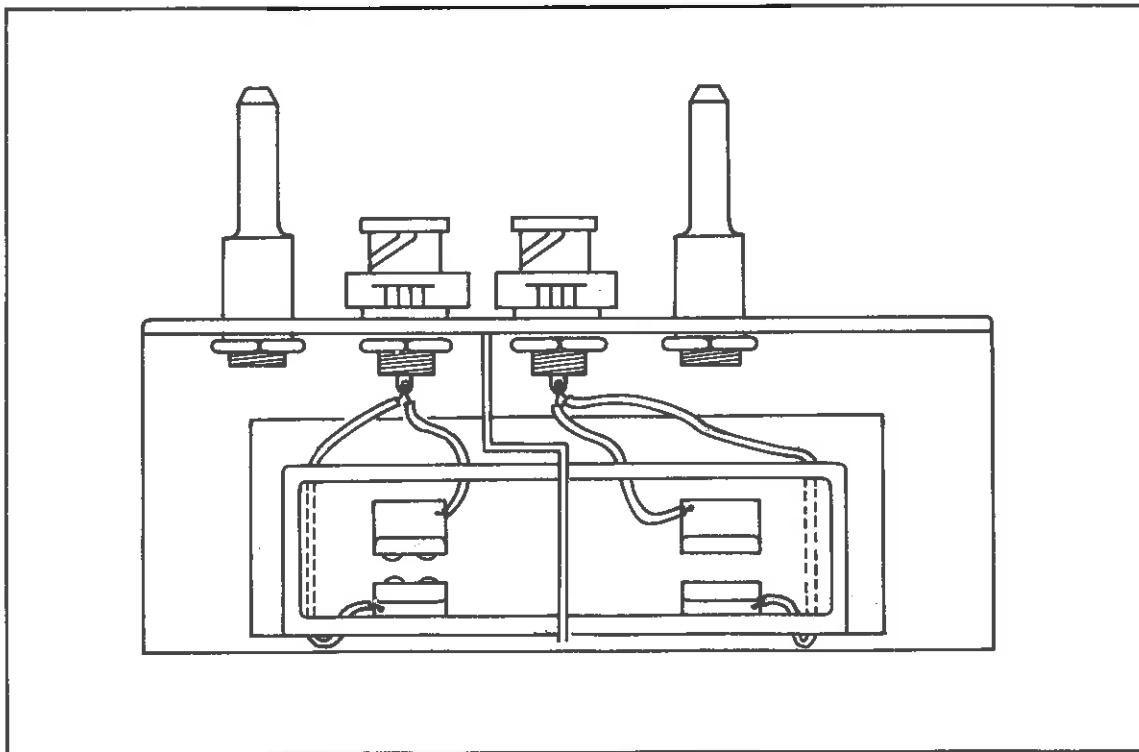

Figure 1. 16080A Test Fixture

Figure 2. Dimension of Contact Inserts

3. OPERATION

Setup and measurement procedure is as follows:

- a. Set the instrument's INT BIAS switch on the front panel to the $\pm 42V$ MAX position.
- b. Connect the 16080A directly to the UNKNOWN terminals of the instrument.
- c. Perform internal or external error correction as described in SECTION III of the instrument's operation and service manual.
- d. Insert the DUT into the test fixture.

4. MAINTENANCE

The internal wiring of the 16080A is shown in Figure 3 and an exploded view — for parts identification — in Figure 4. Do not disassemble any further than shown. Maintenance consists principally of cleaning contacts and replacing worn or damaged parts. Take special care when cleaning contacts. To order parts, use the Hewlett-Packard part numbers listed in Figure 4. If a faulty part is located in an assembly that cannot be disassembled, order the next higher assembly or return the whole device to the nearest Hewlett-Packard Sales/Service Office for repair or replacement.