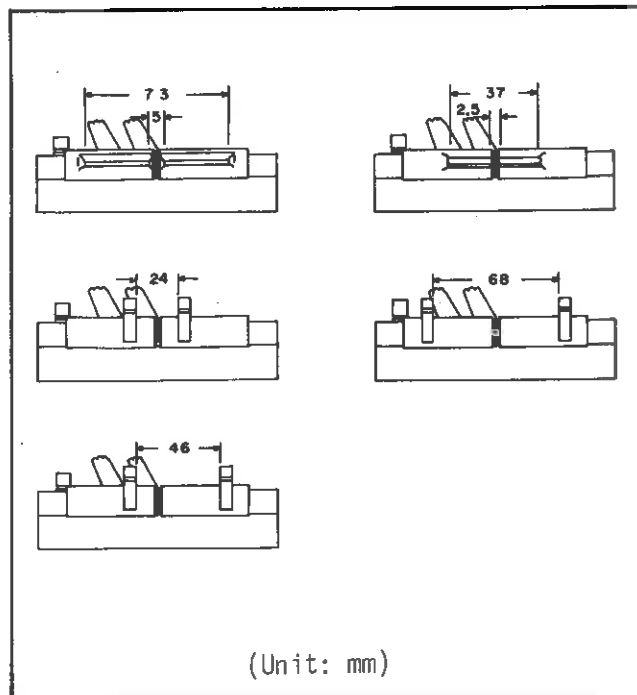

2. DESCRIPTION

The Model 16080A Test Fixture is designed for use with the 4280A. It is a direct attachment 2-terminal pair configuration type test fixture for measurement of both axial and radial lead components. Three contact inserts — labeled ①, ②, and ③ in Figure 1 — are available: one (①) for measurements on axial components and two (② and ③) for measurements of radial lead components. DC bias levels up to $\pm 42V$ can be applied to the device under test (DUT) through this test fixture. The dimensions of the contact inserts are given in Figure 2.

Figure 1. 16080A Test Fixture

Figure 2. Dimension of Contact Inserts

3. OPERATION

Setup and measurement procedure is as follows:

- a. Set the instrument's INT BIAS switch on the front panel to the $\pm 42V$ MAX position.
- b. Connect the 16080A directly to the UNKNOWN terminals of the instrument.
- c. Perform internal or external error correction as described in SECTION III of the instrument's operation and service manual.
- d. Insert the DUT into the test fixture.

4. MAINTENANCE

The internal wiring of the 16080A is shown in Figure 3 and an exploded view — for parts identification — in Figure 4. Do not disassemble any further than shown. Maintenance consists principally of cleaning contacts and replacing worn or damaged parts. Take special care when cleaning contacts. To order parts, use the Hewlett-Packard part numbers listed in Figure 4. If a faulty part is located in an assembly that cannot be disassembled, order the next higher assembly or return the whole device to the nearest Hewlett-Packard Sales/Service Office for repair or replacement.