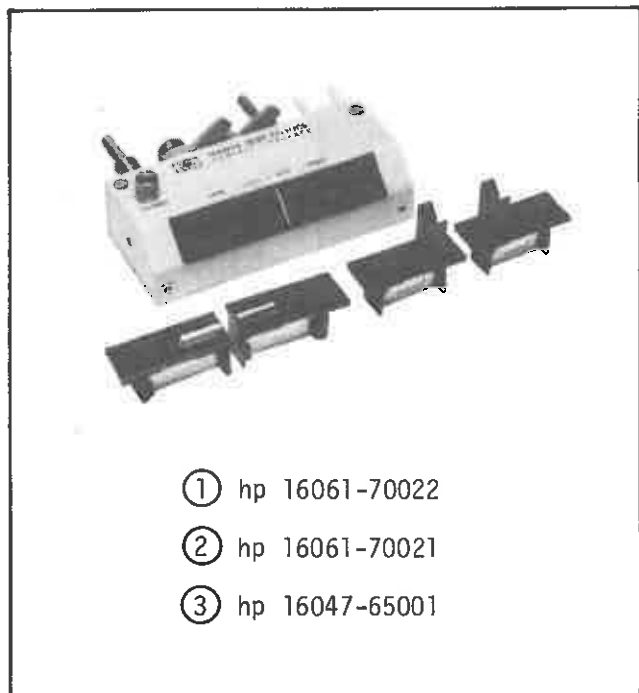

Table 1. Specifications

Function: For use with the Hewlett-Packard Model 4280A. Permits connection of axial or radial lead components to the UNKNOWN terminals (2-terminal pair configuration) of the 4280A.
Contact Inserts: Three Kinds: one for axial lead components, one for radial lead components, and one for radial short-lead components.
Dimensions in mm (inches): Approximately 124(W) x 31(H) x 50(D) (4.9 x 1.2 x 2.0)
Weight in grams (lbs): Approximately 300 (0.66)

2. DESCRIPTION

The Model 16080A Test Fixture is designed for use with the 4280A. It is a direct attachment 2-terminal pair configuration type test fixture for measurement of both axial and radial lead components. Three contact inserts — labeled ①, ②, and ③ in Figure 1 — are available: one (①) for measurements on axial components and two (② and ③) for measurements of radial lead components. DC bias levels up to $\pm 42V$ can be applied to the device under test (DUT) through this test fixture. The dimensions of the contact inserts are given in Figure 2.

Figure 1. 16080A Test Fixture

Figure 2. Dimension of Contact Inserts

3. OPERATION

Setup and measurement procedure is as follows:

- a. Set the instrument's INT BIAS switch on the front panel to the $\pm 42V$ MAX position.
- b. Connect the 16080A directly to the UNKNOWN terminals of the instrument.
- c. Perform internal or external error correction as described in SECTION III of the instrument's operation and service manual.
- d. Insert the DUT into the test fixture.