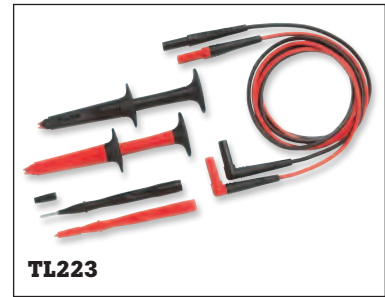

TL81A Deluxe Electronic Test Lead Kit

This 11-item kit includes pouch and two each (red, black) of:

- Test leads with a safety-shrouded, right angle banana connector on one end and a stainless steel test probe on the other. Rated up to 10 A.
- Insulated alligator clips. Rated up to 10 A
- Insulated probe tip extenders. Rated up to 3 A
- Modular test probes with banana jack connector. Rated up to 10 A
- Modular hook-style clip test leads. Rated up to 5 A
- Modular pinch-style clip test leads. Rated up to 5 A
- Modular alligator clips. Rated up to 10 A
- Slide-on IC probe tip adapters (rated up to 3 A) and test lead couplers
- Bare spade lug. Rated to 10 A

TL220 SureGrip™ Industrial Test Lead Set

Handy all-in-one set that includes essential test items for industrial environments. Three-item set includes:

- AC220 SureGrip™ Alligator Clips
- TP220 SureGrip™ Industrial Test Probes CAT II 1000 V, 10 A without protective cap
- TL224 SureGrip™ Silicone Insulated Test Leads
- Safety rating: all CAT IV 600 V, CAT III 1000 V

TL80A Basic Electronic Test Lead Kit

The fundamental accessories for testing are included in this four-item kit.

- Medium alligator clip CAT II 1000 V, 10 A
- Extended probe tips CAT II 300 V, 3 A
- TL71 Premium Test Lead Set
- C75 Accessory Case

TLK-225 SureGrip™ Master Accessory Set

Set includes all the SureGrip™ leads, clips, and probes in a handy roll-up pouch. This 13-item set includes:

- AC220 SureGrip™ Alligator Clips
- AC280 SureGrip™ Hook Clips
- AC283 SureGrip™ Pincer Clips
- AC285 SureGrip™ Alligator Clips
- TP175 TwistGuard™ Test Probes
- TL224 SureGrip™ Insulated Test Leads
- Six-pocket storage pouch
- Safety rating: all CAT IV 600 V, CAT III 1000 V

TL223 SureGrip™ Electrical Test Lead Set

All-in-one set includes three test lead accessories: