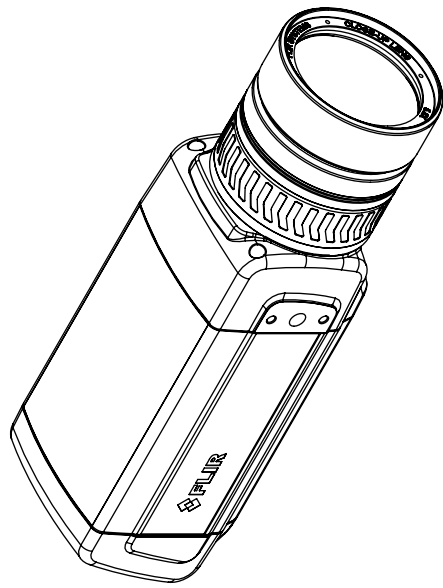

Camera with Close-up lens 5,8X (100 μm)

For additional dimensions see page 1

Modified 2012-04-18	Check CAHA	Drawn by R&D Thermography	Size A3
Denomination Basic dimensions FLIR A/SC 6xx			Sheet 9(9)
			Drawing No. T126925
			Size A