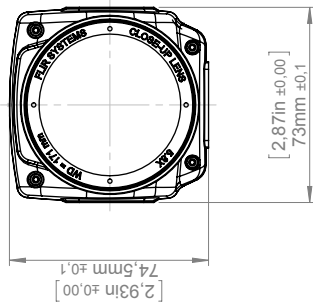

Camera with Close-up lens 5,8X (100 μm)

For additional dimensions see page 1

Modified 2012-04-18	Check CAHA	Drawn by R&D Thermography	Size A3
Denomination Basic dimensions FLIR A/SC 6xx			Sheet 9(9)
			Drawing No. T126925
			Size A