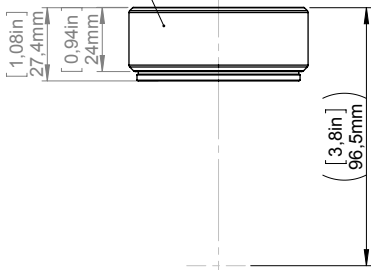

Camera with Close-up lens 5,8X (100 μm)

For additional dimensions see page 1

Modified 2012-04-18	Check CAHA	Drawn by R&D Thermography	Size A3
Denomination Basic dimensions FLIR A/SC 6xx			Sheet 9(9)
			Drawing No. T126925
			Size A