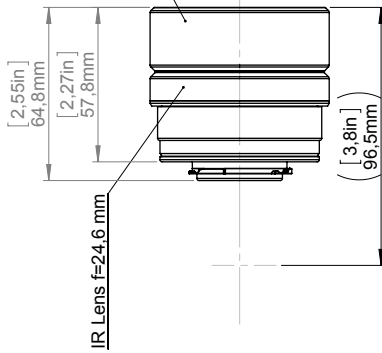

Camera with Close-up lens 5,8X (100 μm)

For additional dimensions see page 1

Modified 2012-04-18	Check CAHA	Drawn by R&D Thermography	Size A3
Denomination Basic dimensions FLIR A/SC 6xx			Sheet 9(9)
			Drawing No. T126925
			Size A