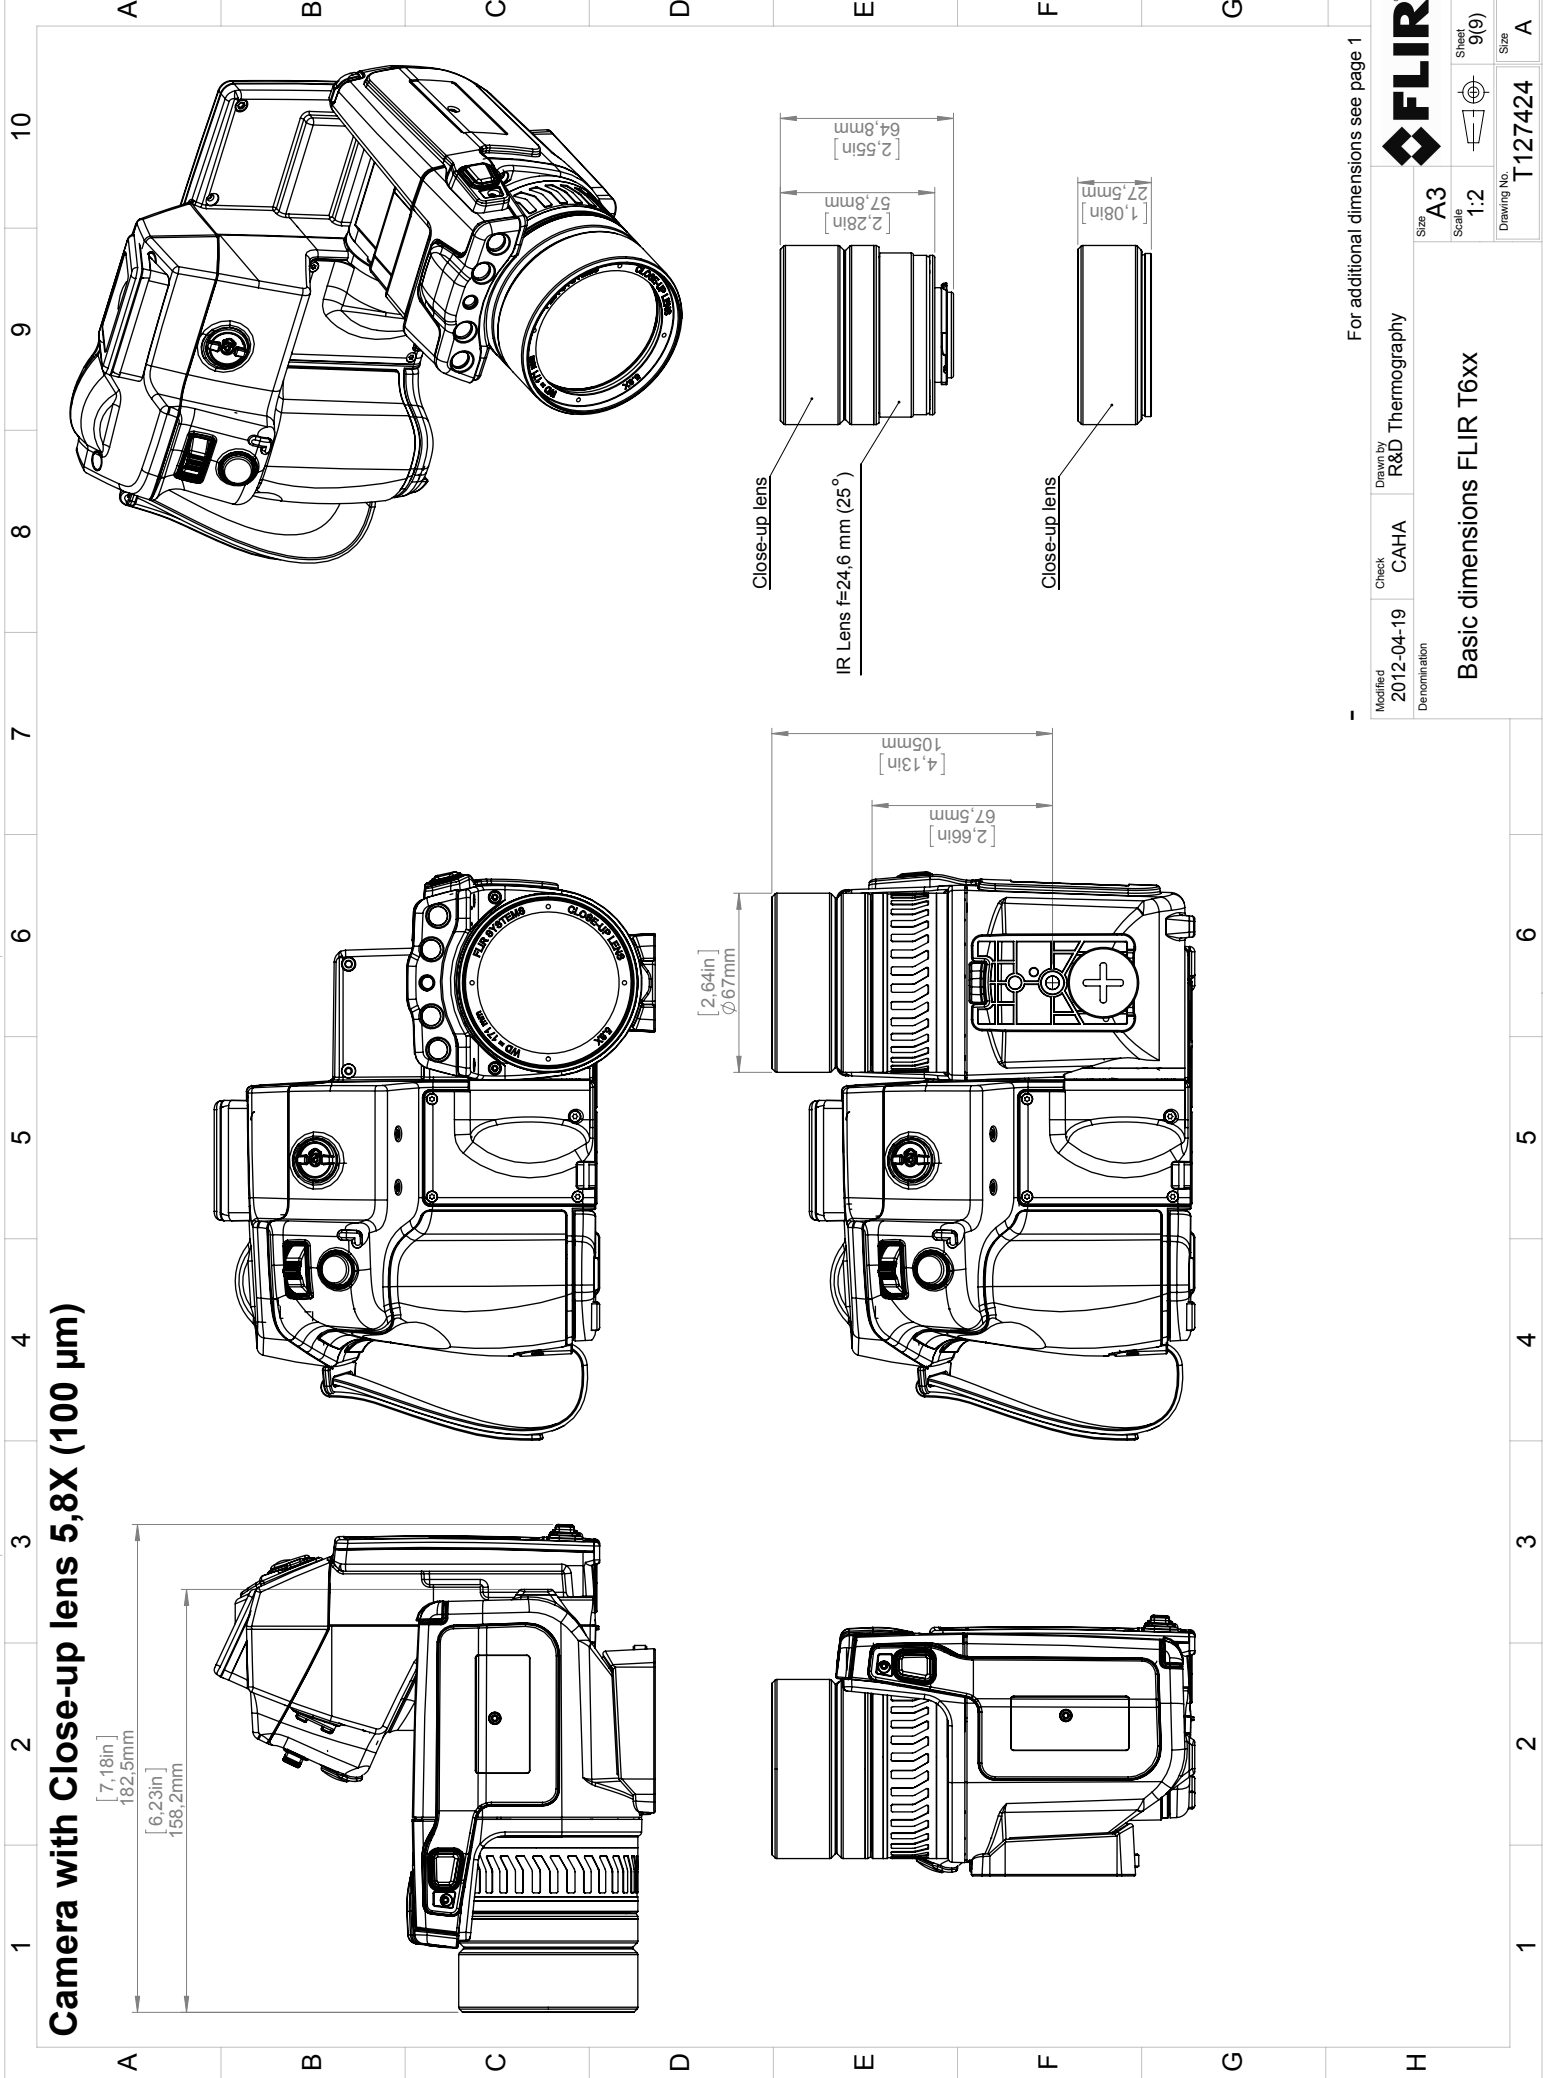

General description	
For R&D usage or development purposes. As an example looking at PCB's or small electronic components.	
Imaging and optical data	
Field of view (FOV)	64 × 48 mm (80 mm diagonally)
Magnifying factor	5.8x
Working distance	172 mm
Depth of field	2.8 mm
Focal length	149 mm
Spatial resolution (IFOV)	100 µm
Lens identification	Manual
F-number	1.0
Number of lenses	2 (2 asph)
MTF @ 70% of FOV	Normal requirements (52%)
Distortion	3%
Lens note	The close-up lens is mounted on the 25° lens
Physical data	
Weight	0.176 kg (0.39 lb.)
Size (L × D)	28 × 67 mm
Front lens diameter	53 mm
Shipping information	
Packaging, type	Cardboard box
List of contents	<ul style="list-style-type: none"> • Lens • Front lens cap • Rear lens cap • Case • Instruction for mounting close-up lenses
Packaging, weight	0.426 kg (0.84 lb.)
Packaging, size	172 × 131 × 133 mm (6.8 × 5.2 × 5.2 in.)
EAN-13	84518805757
UPC-12	73325585545
Country of origin	Sweden

For additional dimensions see page 1

Modified 2012-04-19	Check CAHA	Drawn by R&D Thermography	FLIR®
Denomination Basic dimensions FLIR T6xx			Size A3
			Scale 1:2
			Sheet 9(9)
			Drawing No. T127424
			Size A