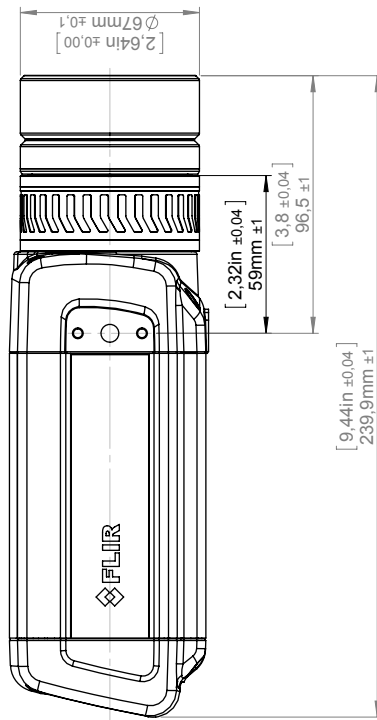

Camera with Close-up lens 5,8X (100 μm)

For additional dimensions see page 1

Modified 2012-04-18	Check CAHA	Drawn by R&D Thermography	Size A3
Denomination Basic dimensions FLIR A/SC 6xx			Sheet 9(9)
			Drawing No. T126925
			Size A