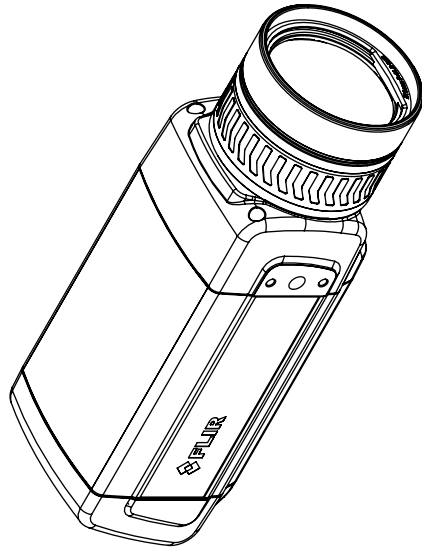

Camera with Lens IR f=41,3 mm (15°)

For additional dimensions see page 1

Modified	2012-04-18	Check	CAHA	Drawn by	R&D Thermography	Size	A3
Denomination				Basic dimensions FLIR A/SC 6xx			
				Scale	1:2	Sheet	5(9)
				Drawing No.	T126925	Size	A