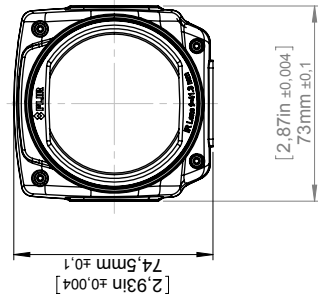

Camera with Lens IR f=41,3 mm (15°)

For additional dimensions see page 1

Modified	2012-04-18	Check	CAHA	Drawn by	R&D Thermography	Size	A3
Denomination				Basic dimensions FLIR A/SC 6xx			
				Scale	1:2	Sheet	5(9)
				Drawing No.	T126925	Size	A