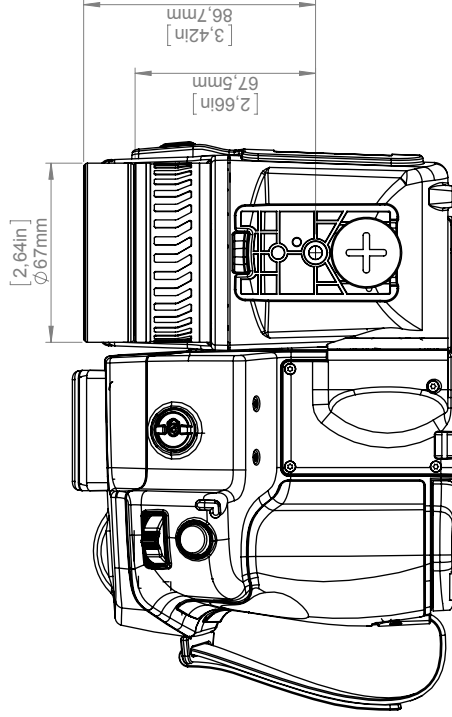

Camera with Lens IR f=41,3 mm (15°)

1	2	3	4	5	6	7	8	9	10
A	B	C	D	E	F	G	H		

For additional dimensions see page 1

Modified 2012-04-19
Check CAHA
Drawn by R&D Thermography
Denomination

Size A3
Scale 1:2
Sheet 5(9)
Drawing No. T127424
Size A

Basic dimensions FLIR T6xx