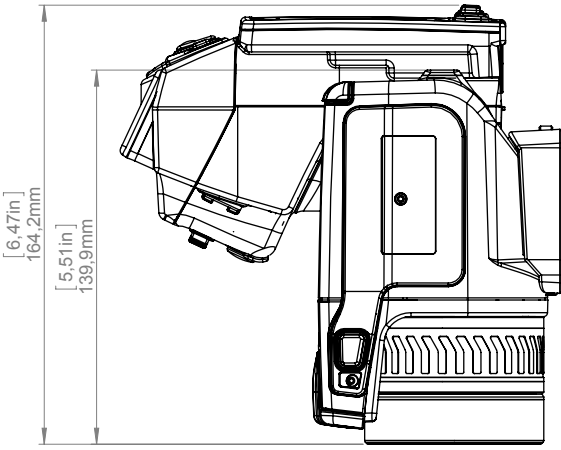

Camera with Lens IR f=41,3 mm (15°)

1	2	3	4	5	6	7	8	9	10
A	B	C	D	E	F	G	H		

For additional dimensions see page 1

Modified 2012-04-19
Check CAHA
Drawn by R&D Thermography
Denomination

Size A3
Scale 1:2
Sheet 5(9)
Drawing No. T127424
Size A

Basic dimensions FLIR T6xx