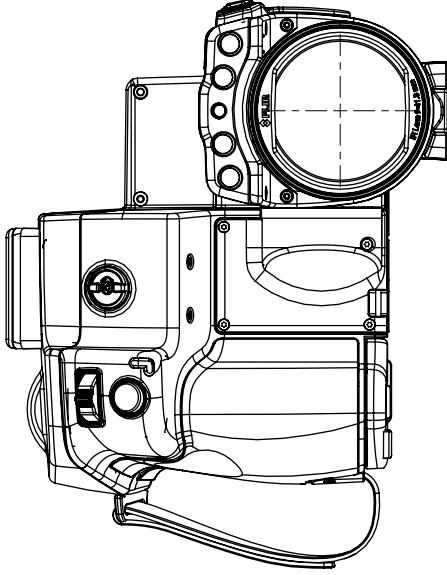

Camera with Lens IR f=41,3 mm (15°)

1	2	3	4	5	6	7	8	9	10
A	B	C	D	E	F	G	H		

For additional dimensions see page 1

Modified 2012-04-19
Check CAHA
Drawn by R&D Thermography
Denomination

Size A3
Scale 1:2
Sheet 5(9)
Drawing No. T127424
Size A

Basic dimensions FLIR T6xx