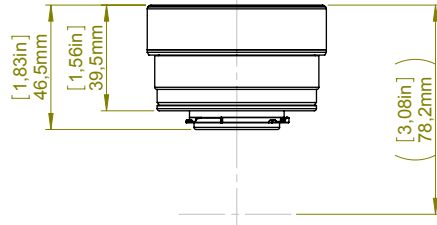

Camera with Lens IR f=41,3 mm (15°)

For additional dimensions see page 1

Modified	2012-04-18	Check	CAHA	Drawn by	R&D Thermography	Size	A3
Denomination				Basic dimensions FLIR A/SC 6xx			
				Scale	1:2	Sheet	5(9)
				Drawing No.	T126925	Size	A