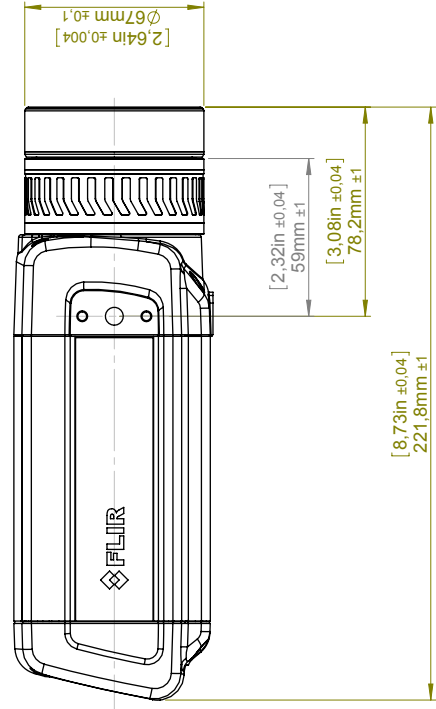

Camera with Lens IR f=41,3 mm (15°)

For additional dimensions see page 1

Modified	2012-04-18	Check	CAHA	Drawn by	R&D Thermography	Size	A3
Denomination				Basic dimensions FLIR A/SC 6xx			
				Scale	1:2	Sheet	5(9)
				Drawing No.	T126925	Size	A