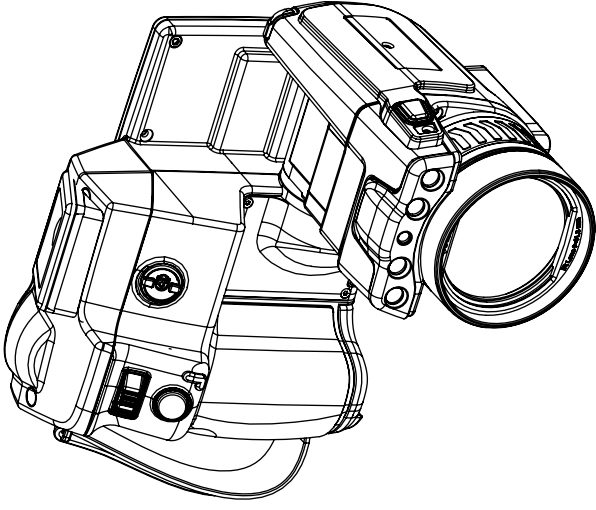

Camera with Lens IR f=41,3 mm (15°)

1	2	3	4	5	6	7	8	9	10
A	B	C	D	E	F	G	H		

For additional dimensions see page 1

Modified 2012-04-19
Check CAHA
Drawn by R&D Thermography
Denomination

Size A3
Scale 1:2
Sheet 5(9)
Drawing No. T127424
Size A

Basic dimensions FLIR T6xx