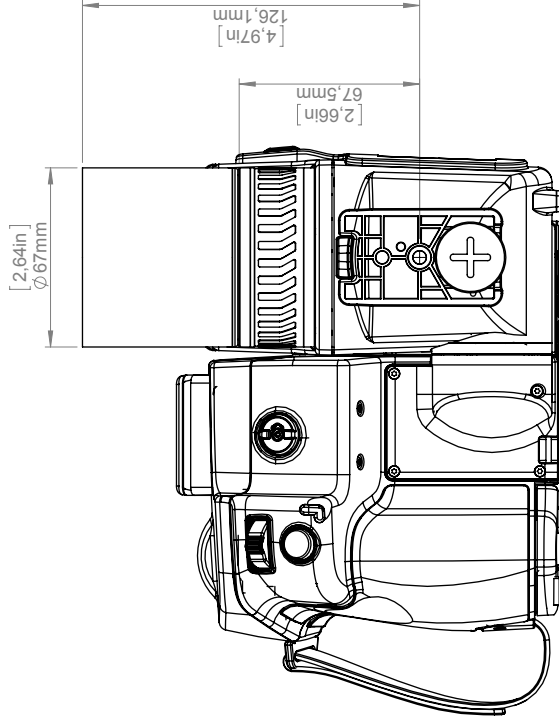

General description	
For R&D usage or development purposes. As an example looking at PCB's or small electronic components.	
Imaging and optical data	
Field of view (FOV)	16 × 12 mm (20 mm diagonally)
Magnifying factor	1.5x
Working distance	46 mm
Depth of field	0.21 mm
Focal length	62 mm
Spatial resolution (IFOV)	25 µm
Lens identification	Automatic
F-number	1.1
Number of lenses	4 (4 asph)
MTF @ 70% of FOV	Normal requirements (52%)
Distortion	< 3%
Physical data	
Weight	0.48 kg (1.1 lb.)
Size (L × D)	86 × 67 mm
Front lens diameter	52 mm
Shipping information	
Packaging, type	Cardboard box
List of contents	<ul style="list-style-type: none"> • Lens • Front lens cap • Rear lens cap • Case • Instruction for mounting close-up lenses
Packaging, weight	0.737 kg (1.6 lb.)
Packaging, size	172 × 131 × 133 mm (6.8 × 5.2 × 5.2 in.)
EAN-13	73325585552
UPC-12	84518805764
Country of origin	Sweden

Close-up IR lens, 1.5x (25 µm) with case

P/N: T198066

© 2016, FLIR Systems, Inc.

#T198066; r./29700; en-US

- 55904-8525; FLIR T660 25° and 45° w/case
- 55904-8623; FLIR T660 45° (incl. Wi-Fi and Ext. cal.)
- 55904-8622; FLIR T660 45° (incl. Wi-Fi)
- 55001-0102; FLIR A615 25°
- 55001-0103; FLIR A615 45°
- 55001-0302; FLIR A655sc 25°
- 55001-0303; FLIR A655sc 45°

Camera with Close-up lens 1,5X (25 µm)

For additional dimensions see page 1

Modified 2012-04-18
Denomination

Check CAHA

Drawn by R&D Thermography

Size A3

Basic dimensions FLIR A/SC 6xx

Scale 1:2

Camera with Close-up lens 1,5X (25 µm)

For additional dimensions see page 1

Modified 2012-04-19
2012-04-19
Denomination

Check CAHA

Drawn by R&D Thermography

Size A3

Scale 1:2

Sheet 7(9)