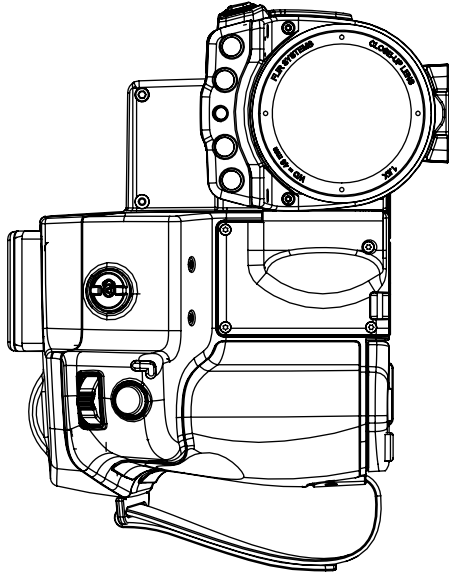

General description	
For R&D usage or development purposes. As an example looking at PCB's or small electronic components.	
Imaging and optical data	
Field of view (FOV)	16 × 12 mm (20 mm diagonally)
Magnifying factor	1.5x
Working distance	46 mm
Depth of field	0.21 mm
Focal length	62 mm
Spatial resolution (IFOV)	25 µm
Lens identification	Automatic
F-number	1.1
Number of lenses	4 (4 asph)
MTF @ 70% of FOV	Normal requirements (52%)
Distortion	< 3%
Physical data	
Weight	0.48 kg (1.1 lb.)
Size (L × D)	86 × 67 mm
Front lens diameter	52 mm
Shipping information	
Packaging, type	Cardboard box
List of contents	<ul style="list-style-type: none"> • Lens • Front lens cap • Rear lens cap • Case • Instruction for mounting close-up lenses
Packaging, weight	0.737 kg (1.6 lb.)
Packaging, size	172 × 131 × 133 mm (6.8 × 5.2 × 5.2 in.)
EAN-13	73325585552
UPC-12	84518805764
Country of origin	Sweden

Close-up IR lens, 1.5x (25 µm) with case

P/N: T198066

© 2016, FLIR Systems, Inc.

#T198066; r./29700; en-US

- 55904-8525; FLIR T660 25° and 45° w/case
- 55904-8623; FLIR T660 45° (incl. Wi-Fi and Ext. cal.)
- 55904-8622; FLIR T660 45° (incl. Wi-Fi)
- 55001-0102; FLIR A615 25°
- 55001-0103; FLIR A615 45°
- 55001-0302; FLIR A655sc 25°
- 55001-0303; FLIR A655sc 45°

Camera with Close-up lens 1,5X (25 µm)

For additional dimensions see page 1

Modified 2012-04-18
Denomination

Check CAHA

Drawn by R&D Thermography

Size A3

Basic dimensions FLIR A/SC 6xx

Scale 1:2

Camera with Close-up lens 1,5X (25 µm)

For additional dimensions see page 1

Modified 2012-04-19
2012-04-19
Denomination

Check CAHA

Drawn by R&D Thermography

Size A3

Scale 1:2

Sheet 7(9)