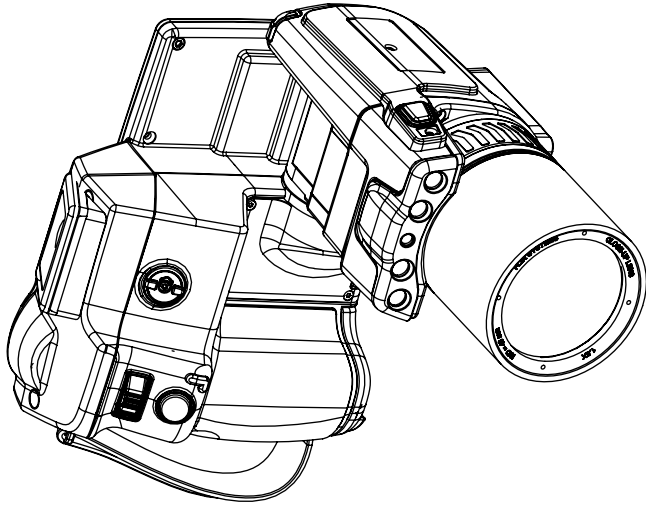

General description	
For R&D usage or development purposes. As an example looking at PCB's or small electronic components.	
Imaging and optical data	
Field of view (FOV)	16 × 12 mm (20 mm diagonally)
Magnifying factor	1.5x
Working distance	46 mm
Depth of field	0.21 mm
Focal length	62 mm
Spatial resolution (IFOV)	25 µm
Lens identification	Automatic
F-number	1.1
Number of lenses	4 (4 asph)
MTF @ 70% of FOV	Normal requirements (52%)
Distortion	< 3%
Physical data	
Weight	0.48 kg (1.1 lb.)
Size (L × D)	86 × 67 mm
Front lens diameter	52 mm
Shipping information	
Packaging, type	Cardboard box
List of contents	<ul style="list-style-type: none"> • Lens • Front lens cap • Rear lens cap • Case • Instruction for mounting close-up lenses
Packaging, weight	0.737 kg (1.6 lb.)
Packaging, size	172 × 131 × 133 mm (6.8 × 5.2 × 5.2 in.)
EAN-13	73325585552
UPC-12	84518805764
Country of origin	Sweden

Camera with Close-up lens 1,5X (25 µm)

For additional dimensions see page 1

Modified 2012-04-18
Denomination

Check CAHA

Drawn by R&D Thermography

Size A3

Basic dimensions FLIR A/SC 6xx

Scale 1:2

Camera with Close-up lens 1,5X (25 µm)

For additional dimensions see page 1

Modified 2012-04-19
2012-04-19
Denomination

Check CAHA

Drawn by R&D Thermography

Size A3

Scale 1:2

Sheet 7(9)