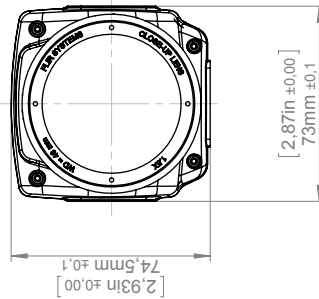

Camera with Close-up lens 1,5X (25 µm)

For additional dimensions see page 1

Modified 2012-04-18
Denomination

Check CAHA

Drawn by R&D Thermography

Size A3

Basic dimensions FLIR A/SC 6xx

Scale 1:2

Sheet 7(9)

Drawing No. T126925

Size A