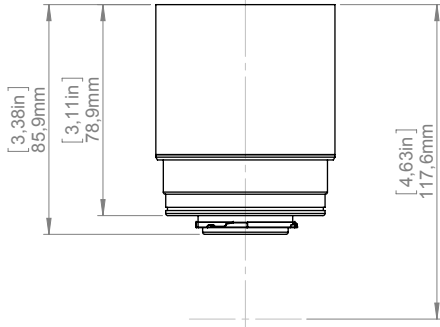

Camera with Close-up lens 1,5X (25 µm)

For additional dimensions see page 1

Modified 2012-04-18
Denomination

Check CAHA

Drawn by R&D Thermography

Size A3

Basic dimensions FLIR A/SC 6xx

Scale 1:2

Sheet 7(9)

Drawing No. T126925

Size A