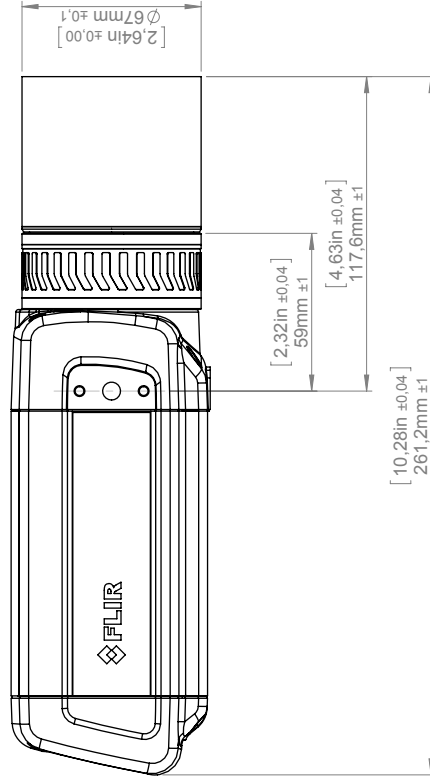

Camera with Close-up lens 1,5X (25 µm)

For additional dimensions see page 1

Modified 2012-04-18
Denomination

Check CAHA

Drawn by R&D Thermography

Size A3

Basic dimensions FLIR A/SC 6xx

Scale 1:2

Sheet 7(9)

Drawing No. T126925

Size A