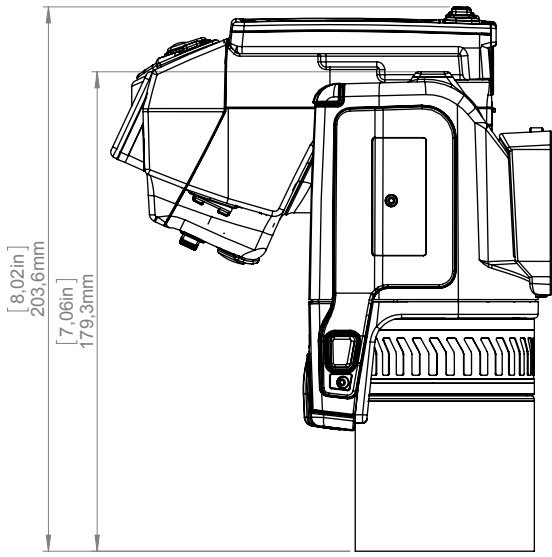

General description	
For R&D usage or development purposes. As an example looking at PCB's or small electronic components.	
Imaging and optical data	
Field of view (FOV)	16 × 12 mm (20 mm diagonally)
Magnifying factor	1.5x
Working distance	46 mm
Depth of field	0.21 mm
Focal length	62 mm
Spatial resolution (IFOV)	25 µm
Lens identification	Automatic
F-number	1.1
Number of lenses	4 (4 asph)
MTF @ 70% of FOV	Normal requirements (52%)
Distortion	< 3%
Physical data	
Weight	0.48 kg (1.1 lb.)
Size (L × D)	86 × 67 mm
Front lens diameter	52 mm
Shipping information	
Packaging, type	Cardboard box
List of contents	<ul style="list-style-type: none"> • Lens • Front lens cap • Rear lens cap • Case • Instruction for mounting close-up lenses
Packaging, weight	0.737 kg (1.6 lb.)
Packaging, size	172 × 131 × 133 mm (6.8 × 5.2 × 5.2 in.)
EAN-13	73325585552
UPC-12	84518805764
Country of origin	Sweden

Camera with Close-up lens 1,5X (25 µm)

For additional dimensions see page 1

Modified 2012-04-18
Denomination

Check CAHA

Drawn by R&D Thermography

Size A3

Basic dimensions FLIR A/SC 6xx

Scale 1:2

Camera with Close-up lens 1,5X (25 µm)

For additional dimensions see page 1

Modified 2012-04-19
2012-04-19
Denomination

Check CAHA

Drawn by R&D Thermography

Size A3

Scale 1:2

Sheet 7(9)