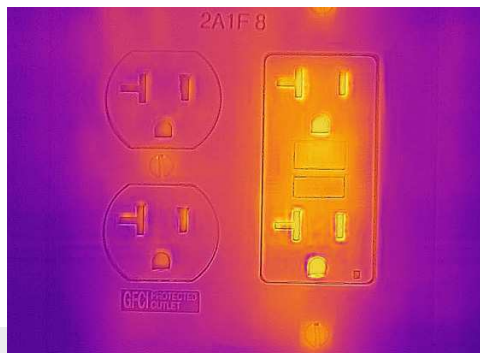

VividIR™ IMAGE PROCESSING

Detect problems with precision thanks to the FLIR ONE Pro-Series' enhanced processing power

- Unique image processing technique generates images with up to 4x as many pixels for improved temperature measurement accuracy
- Enhances native IR resolution to output crisply detailed thermal images that are easy to interpret
- When combined with MSX®—which enhances thermal images with visual details—the FLIR ONE Pro-Series offers unsurpassed image quality for a mobile IR solution

PRO AND PRO LT MODELS

Get great results from the Pro LT or upgrade to the FLIR ONE Pro for higher resolution and improved sensitivity

- Choose the FLIR ONE Pro to record crisp 19,200 pixel IR images at a thermal sensitivity of 70 mK
- Record images with better clarity and temperature measurement accuracy by putting more pixels on the target
- Measure temperatures up to 400°C (752°F) with the FLIR ONE Pro, compared to a temperature maximum of 120°C (248°F) with the Pro LT

HARD-WORKING APP

Advanced, work-based features mean more professional problem solving and functionality

- Set multiple temperature spot meters and regions of interest for concurrent measurements
- See around corners or into awkward spaces by connecting to an Apple Watch or Android smartwatch
- Access real-time thermal tips through the FLIR ONE app and prepare professional reports through FLIR Tools® mobile app