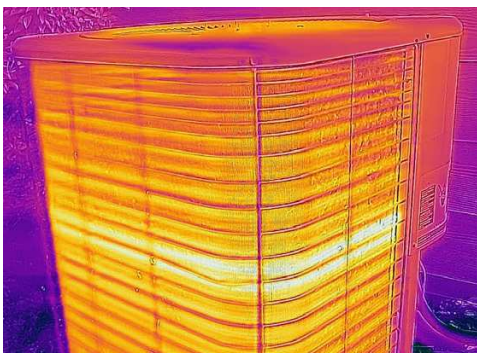

### FLIR ONE® Pro-Series

The FLIR ONE Pro and FLIR ONE Pro LT give you the power to find invisible problems faster than ever. With robust features such as multiple temperature meters and level/span controls, FLIR ONE Pro cameras work as hard as you do. The revolutionary VividIR™ image processing helps you see more details, FLIR MSX® adds sharpness and perspective, and the FLIR OneFit™ adjustable connector extends up to 4 mm to fit many popular protective cases. Whether you're inspecting electrical panels, looking for HVAC problems, or finding water damage, the FLIR ONE Pro and FLIR ONE Pro LT are tools no serious professional should be without.

#### VividIR™ IMAGE PROCESSING

Detect problems with precision thanks to the FLIR ONE Pro-Series' enhanced processing power

- Unique image processing technique generates images with up to 4x as many pixels for improved temperature measurement accuracy
- Enhances native IR resolution to output crisply detailed thermal images that are easy to interpret
- When combined with MSX®—which enhances thermal images with visual details—the FLIR ONE Pro-Series offers unsurpassed image quality for a mobile IR solution

#### PRO AND PRO LT MODELS

Get great results from the Pro LT or upgrade to the FLIR ONE Pro for higher resolution and improved sensitivity

- Choose the FLIR ONE Pro to record crisp 19,200 pixel IR images at a thermal sensitivity of 70 mK
- Record images with better clarity and temperature measurement accuracy by putting more pixels on the target
- Measure temperatures up to 400°C (752°F) with the FLIR ONE Pro, compared to a temperature maximum of 120°C (248°F) with the Pro LT