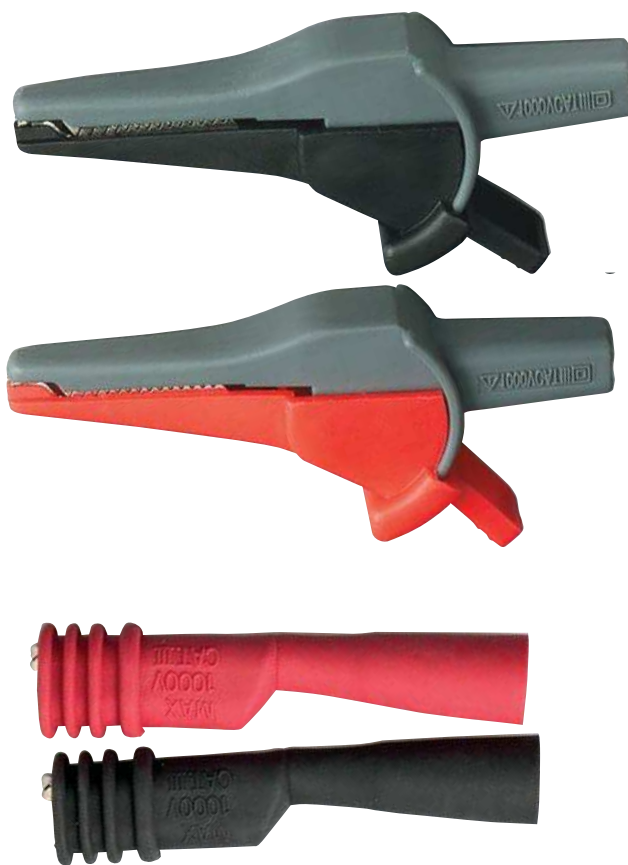

## Alligator Clips

**Choose the size of alligator clips**  
*For added convenience to your test leads*

### Features:

- **TL806** — Extra large, double insulated, CAT III-1000V alligator clips mate with banana plug patch cords. Jaw opens up to 0.8" (20mm) with sharp teeth for piercing insulated wire. Complies with IEC1010 standard.
- **TL807** — Insulated Alligator clips with insulated rubber boot, push onto your test leads, CAT III-1000V. Order **TL807C** to fit TL803 test leads.

### Ordering Information:

**TL806** .....Extra Large Alligator Clips  
**TL807** .....Insulated Alligator Clips  
**TL807C** .....Insulated Alligator Clips