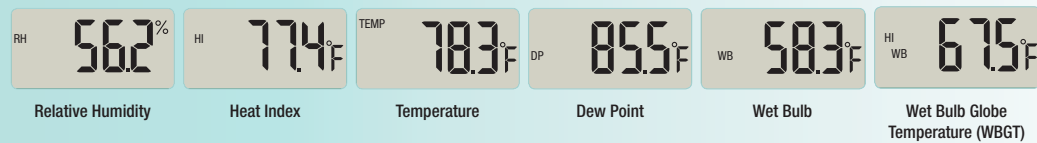

RH25 Heat Index Psychrometer

Extech's pocket-sized Heat Index Psychrometer Pen easily monitors Heat Index during hot humid days to prevent heat stroke during outdoor activities, sporting events or, indoor workplace. Its pen-sized design makes it convenient to fit into your pocket and carry it wherever you go!

Measurement/Calculation modes:

Features

- Heat Index measures how hot it feels when Humidity is combined with temperature, air movement, and radiant heat. Wet Bulb Globe Temperature (WBGT) considers the effects of temperature, humidity, and direct or radiant sunlight
- Built-in multiparameter sensor measures Heat Index, WBGT, Humidity, Ambient Temperature, Temperature, Dew Point and Wet Bulb
- User Programmable Heat Index/WBGT alarm
- Min/Max/Average
- Data Hold
- Auto power off with disable
- Complete with CR2032 battery

Specifications	Range	Resolution	Basic Accuracy
Temperature	-4 to 122°F (-20 to 50°C)	0.1°F/°C	±1°F/0.6°C
Relative Humidity	0 to 99.9%RH	0.1%RH	±3%RH
Wet Bulb	-4 to 122°F (-20 to 50°C)	0.1°F/°C	
Dew Point	-108.4 to 122°F (-78 to 50°C)	0.1°F/°C	
Heat Index	-50.8 to 401°F (-46 to 205°C)	0.1°F/°C	
WBGT	-13 to 130°F (-25 to 54.5°C)	0.1°F/°C	
Dimensions	5.5x1.4x0.7" (140x35x18mm)		
Weight	1.8oz (50g)		