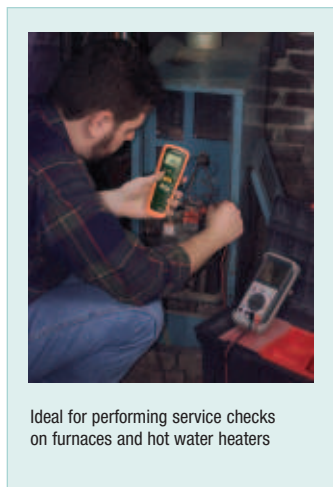

Carbon Monoxide (CO) Meter

 **Air Safety Checks in all environments**
Up to 1000ppm

Features:

- Ergonomic pocket size housing
- One button operation
- Easy to read 1999 count backlit displays CO levels from 0 to 1000ppm
- Audible alarm starting at 35ppm with continuous beeping when above 200ppm
- Backlight for low light conditions
- Max Hold and Data hold buttons
- Auto Power off
- Complete with 9V battery, protective rubber holster, and carrying case

Applications:

- Ambient air safety checks on residential appliances
- HVAC service on furnaces and hot water heaters
- Home inspections
- Industrial environments where the accumulation of CO is possible

Specifications	
Range	0 to 1000ppm
Resolution	1ppm
Accuracy	5% or ± 10 ppm
Sensor Type	Stabilized electrochemical gas specific (CO)
Sensor Life	3 years (typical)
Power	one 9V battery
Dimensions	6.3 x 2.2 x 1.57" (160 x 56 x 40mm)
Weight	6.35oz (180g)