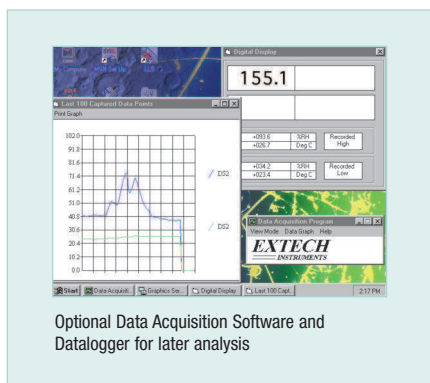

## Heavy Duty Light Meter with PC Interface

**✓ Simultaneous display of Foot Candles or Lux**  
Plus four lighting types - now includes Sodium light measurements

### Features:

- Microprocessor assures maximum accuracy plus special functions
- Fc Range: 200.0, 2000, 5000Fc  
Lux Range: 2000, 20,000, 50,000Lux
- Basic accuracy of  $\pm 4\%$  FS
- Large 1.4" (1999 count) LCD display
- % displays differential from reference point
- "ZERO" Re-Calibration
- Utilizes precision photo diode and color correction filter
- Cosine and color corrected measurements
- $\pm 4\%$  accuracy is enhanced by selecting lighting type (Tungsten/Daylight, Fluorescent, Sodium, Mercury)
- Record/Recall MIN, MAX and AVG readings
- Data Hold plus Auto shut off
- Built-in RS-232 serial interface, optional software
- Dimensions: 7 x 2.9 x 1.3" (178 x 74 x 33mm);  
Weight: 1.6lbs. (726g)
- Complete with 9V battery, light sensor with 45" (1.1m) cable, protective cover, and holster with stand

### Interface Options:

- Optional Windows<sup>®</sup> Data Acquisition Software and serial cable enable user to display and capture readings on a PC, and set time intervals and alarms
- Optional battery operated Datalogger module stores over 8000 readings for later transfer to a PC